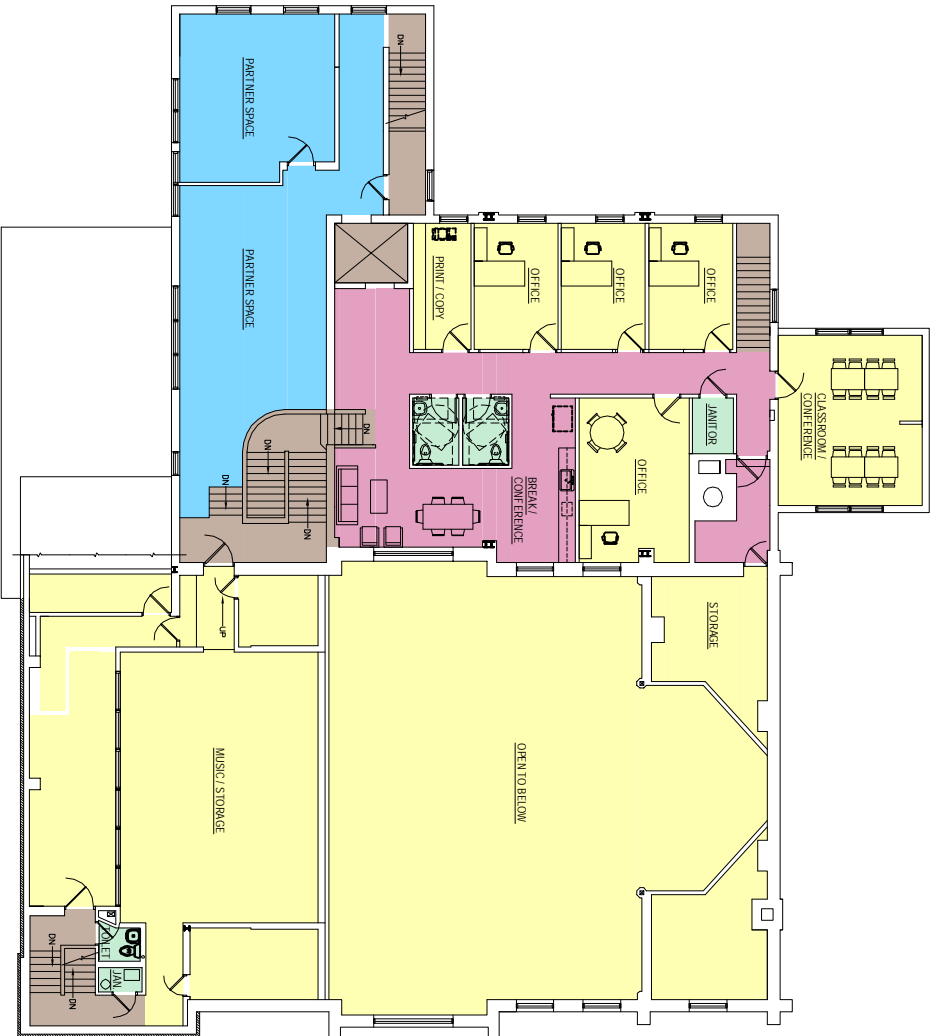

STRANG

ST. JOHN'S LUTHERAN CHURCH
SECOND FLOOR PLAN