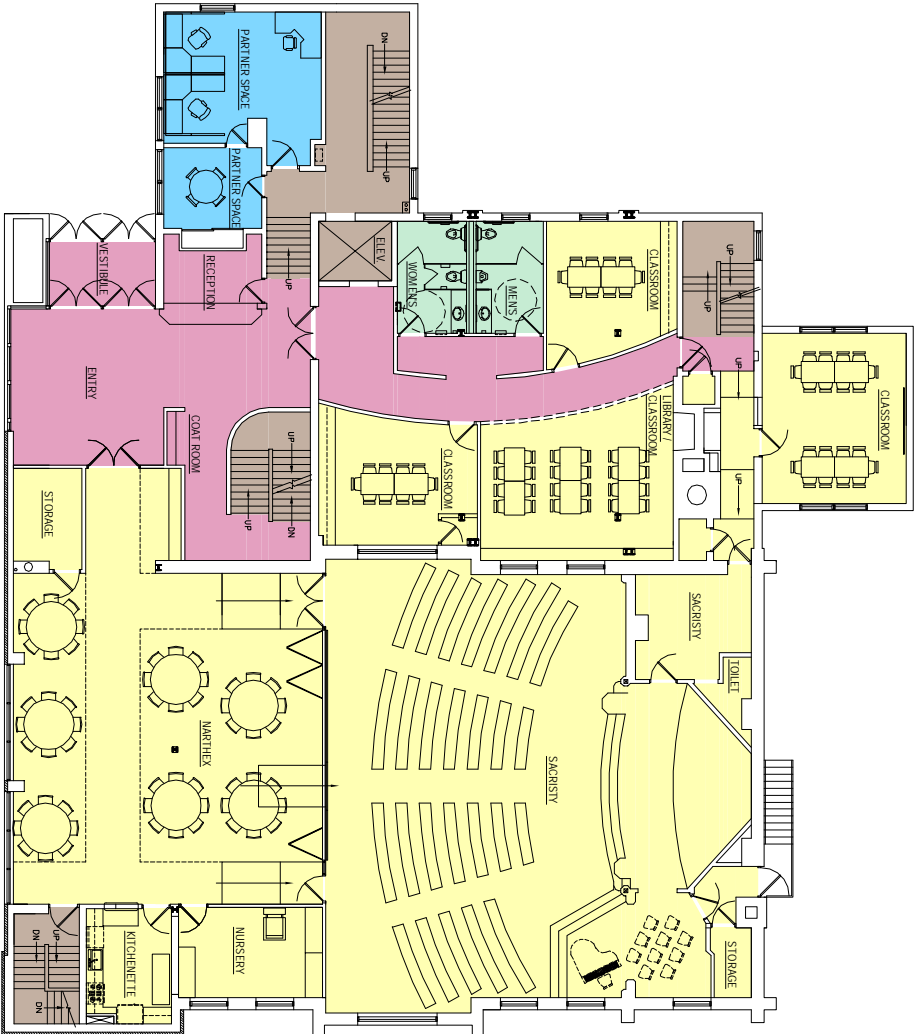

STRANG

ST. JOHNS LUTHERAN CHURCH
FIRST FLOOR PLAN